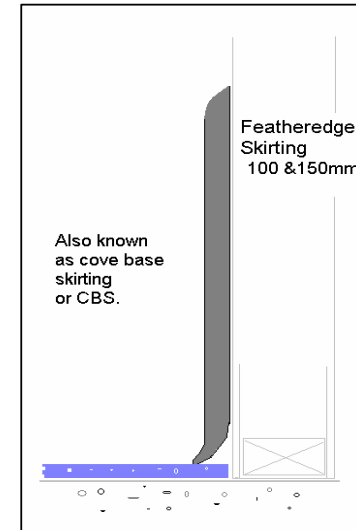

Reference Chart for Nuplex PVC Skirting & Trims

Please keep this chart for ready reference of skirting trims stocked by Nuplex.

Type	Coil / Length	Coils per carton.*	Colours: Other colours may be ordered in upon request
100mm CBS Cove Base/ Featheredge 100mm Flat	15m 30m	3 3	Black, Light grey, Dark Grey, Blue grey, Beige, Bamboo Beige Black, Light grey, Dark Grey, Blue grey, Beige
150mm CBS Cove Base / Featheredge 150mm Flat	15m 30m	2 2	Black, Light Grey, Dark Grey, Blue Grey Black, Dark Grey, Blue grey, Beige
Wallcapping	15m	8	Black, Light Grey, Dark Grey, Blue Grey
2mm Tile Trim	15m	8	Black
3mm Tile trim	15m	8	Black
5mm Tile Trim	15m	8	Black
Stairnosing	2.7m	10	Black 2.7m
Nosings Black 3.15 Lm	3.15m	10	83 x 25mm
	3.15m	10	64 x 32mm
	3.15m	10	44 x 32mm
	3.15m	10	57 x 25mm
	3.15m	10	75 x 32mm
	3.15m	10	76 x 64mm
Flexicove cove former	2m	ea	19mm, 28mm, 38mm
Nuplex 5.2mm Aluminium cove strip	2.4m	ea	Mill finish
Cove Fillet 20mm	15m	7	Black
Cove Fillet 32mm	15m	5	Black
Handrail 40mm	15m	per m	Black
Handrail 50mm	15m	per m	Black, Brown
E-Cap insert	33m	per m	Black, Bamboo Beige, Blue-grey, Brown, Charcoal Dusk Beige, Gold, light grey, Mushroom
Carpet PVC Reducer Strip	2.44m	ea	Brown, Charcoal, Grey
C7 Floor / wall vinyl capping	2.5m	ea	Black, White

* For indicative purposes only. Sold per coil / unit.

Other trims available on request.

nuplex
Construction Products

www.nuplexconstruction.co.nz

Free phone: 0508-882288

Free fax: 0508-553344

Jan 2008