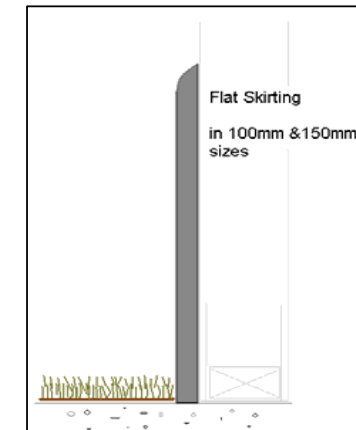

Reference Chart for Nuplex PVC Skirting & Trims

Please keep this chart for ready reference of skirting trims stocked by Nuplex.

Type	Coil / Length	Coils per carton.*	Colours: Other colours may be ordered in upon request
100mm CBS Cove Base/ Featheredge 100mm Flat	15m 30m	3 3	Black, Light grey, Dark Grey, Blue grey, Beige, Bamboo Beige Black, Light grey, Dark Grey, Blue grey, Beige
150mm CBS Cove Base / Featheredge 150mm Flat	15m 30m	2 2	Black, Light Grey, Dark Grey, Blue Grey Black, Dark Grey, Blue grey, Beige
Wallcapping	15m	8	Black, Light Grey, Dark Grey, Blue Grey
2mm Tile Trim	15m	8	Black
3mm Tile trim	15m	8	Black
5mm Tile Trim	15m	8	Black
Stairnosing	2.7m	10	Black 2.7m
Nosings Black 3.15 Lm	3.15m	10	83 x 25mm
	3.15m	10	64 x 32mm
	3.15m	10	44 x 32mm
	3.15m	10	57 x 25mm
	3.15m	10	75 x 32mm
	3.15m	10	76 x 64mm
Flexicove cove former	2m	ea	19mm, 28mm, 38mm
Nuplex 5.2mm Aluminium cove strip	2.4m	ea	Mill finish
Cove Fillet 20mm	15m	7	Black
Cove Fillet 32mm	15m	5	Black
Handrail 40mm	15m	per m	Black
Handrail 50mm	15m	per m	Black, Brown
E-Cap insert	33m	per m	Black, Bamboo Beige, Blue-grey, Brown, Charcoal Dusk Beige, Gold, light grey, Mushroom
Carpet PVC Reducer Strip	2.44m	ea	Brown, Charcoal, Grey
C7 Floor / wall vinyl capping	2.5m	ea	Black, White

* For indicative purposes only. Sold per coil / unit.

Other trims available on request.

nuplex
Construction Products

www.nuplexconstruction.co.nz

Free phone: 0508-882288

Free fax: 0508-553344

Jan 2008